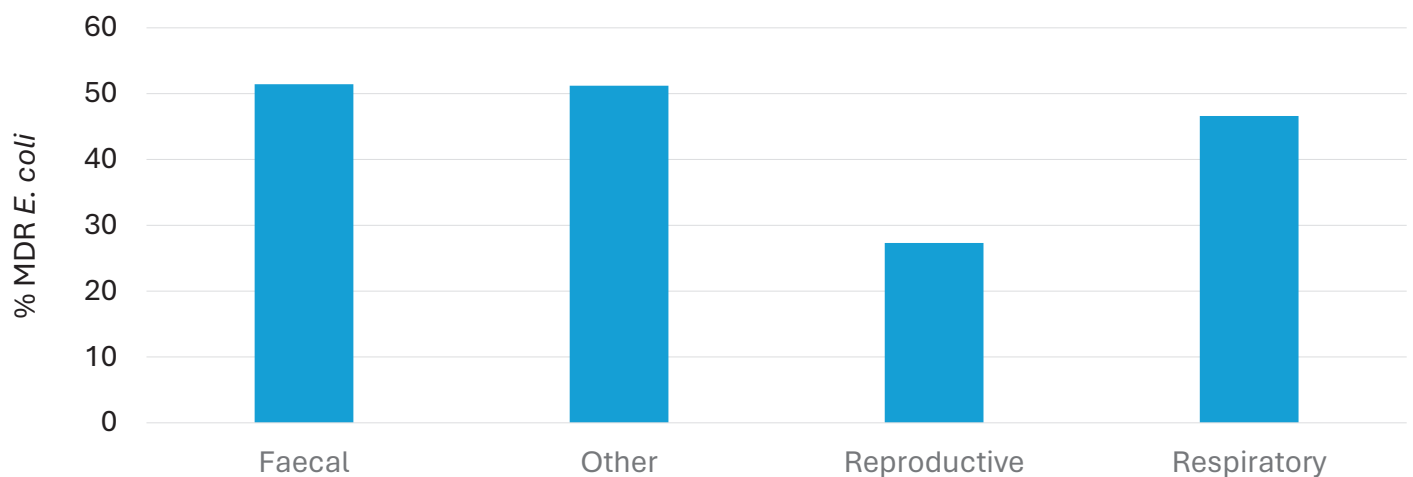

Background

Infections caused by bacteria resistant to various antimicrobials pose a risk to horse health and welfare. Multi-drug resistant bacteria are of particular concern as there are limited options available for treatment. *E. coli* is a common cause of infections in horses and can develop and acquire antimicrobial resistance relatively easily.

Methods

Antimicrobial susceptibility data for *E. coli* isolated at the Irish Equine Centre from 2019 to 2023 were retrieved for analysis. The data was analysed by year of isolation and site of origin. The proportions of MDR *E. coli* were compared using the Z-test.

Results

No significant difference in occurrence of MDR in *E. coli* between years was detected. Isolates from the reproductive system were more likely to be MDR than isolates of faecal, respiratory or other origin.

Authors

James Gibbons MVB PhD DipECVM
Sarah Ross BVSc Cert AVP Dip ECEIM