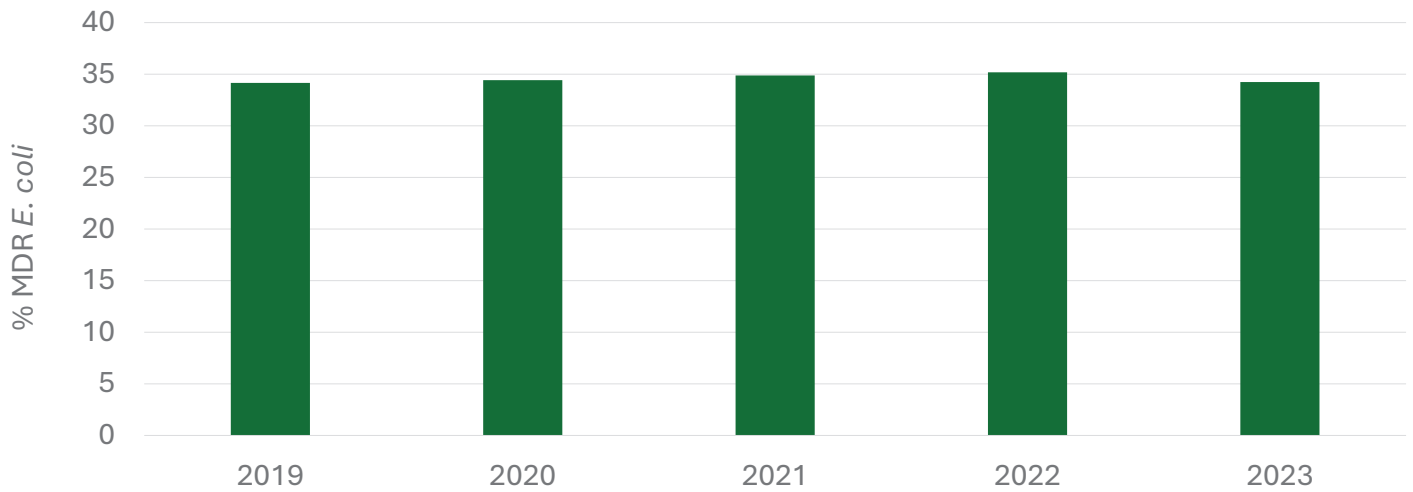

The occurrence of MDR *E. coli* from horses in Ireland has been frequent and consistent over the past 5 years (n=2466).

***E. coli* from the equine reproductive system display less MDR than those from other body sites (n=2466).**